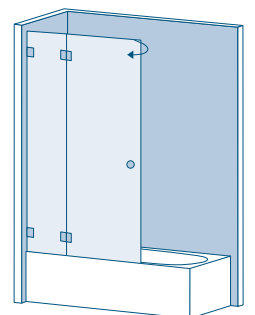

Für jede(n) etwas dabei... *One for all...*

Es gibt unzählige mögliche Einbausituationen, die für **Milano, Milano pur, Romana** und **Florenz** wie geschaffen sind. Hier ist nur ein kleiner Überblick.

*There is a great number of installation situations, where **Milano, Milano pur, Romana** and **Florenz** can be installed. Here is just a small overview.*

8-03