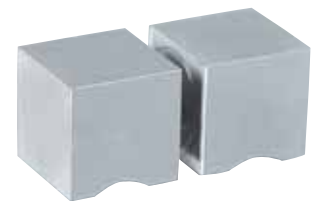

Cubic elegance

Straight forms, cubic design, and smart function: these are features of a timeless and modern construction.

Duschtürband Glas - Wand
Shower door hinge glass - wall

Duschtürband Glas - Glas
Shower door hinge glass - glass

Winkelverbinder Glas - Wand
Connector glass - wall

Duschtürkнопf
Door knob

Edelste Materialien: massives Messing, glanzverchromt (kein Zinkdruckguss!)

Glasbohrungen statt Ausschnitte

Durchgängige Dichtprofile

Stufenlose Einstellbarkeit

Weit über die DIN Norm getestet

Finest materials: solid brass, bright chrome (no zinc die casting!)

Glass holes instead of cutouts

Bypass seal system

Full adjustability

Far more openings tested than required by the German quality norm